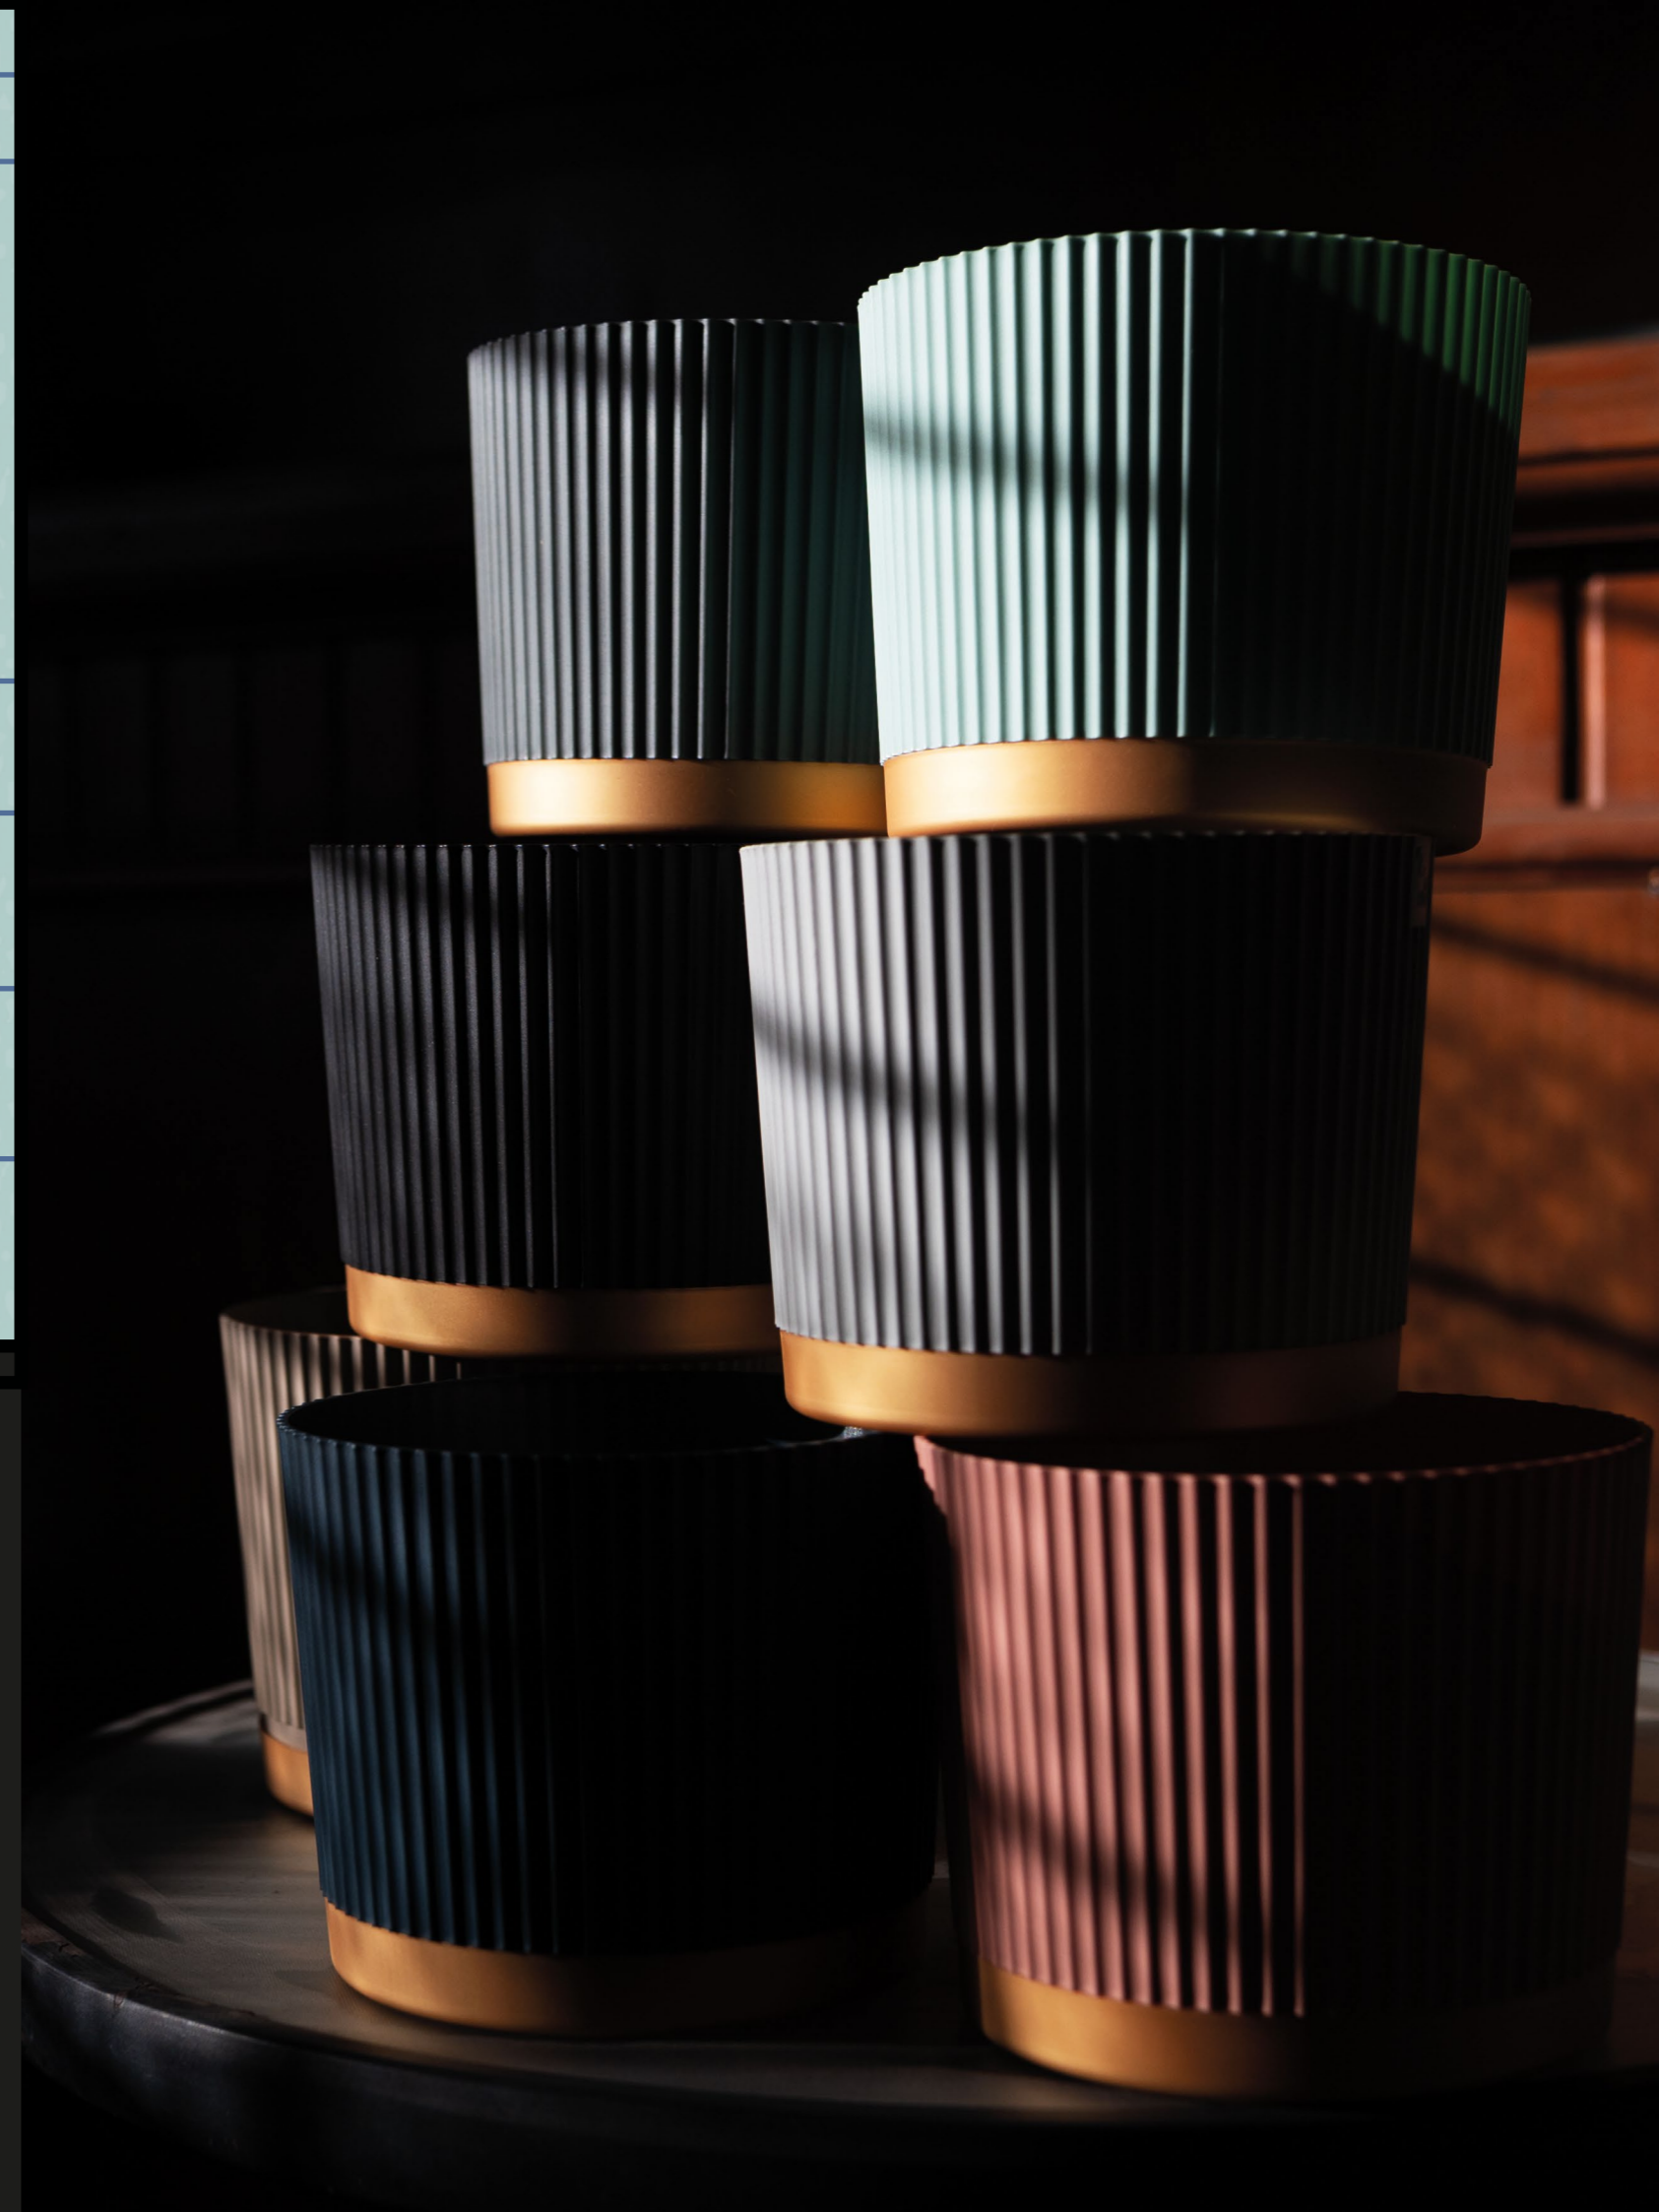

Número de Venecia
Medidas:	17
Boca (cms):	17
Base (cms):	17
Altura (cms)	13.5
Capacidad (lts)	2.5
Precio por unidad:	$4.000
Precio por cinco unidades:	$17.500
Precio por diez unidades:	$30.000
Disponibile en color: petróleo, beige, blanco, cemento, coral, negro, musgo y verde claro.